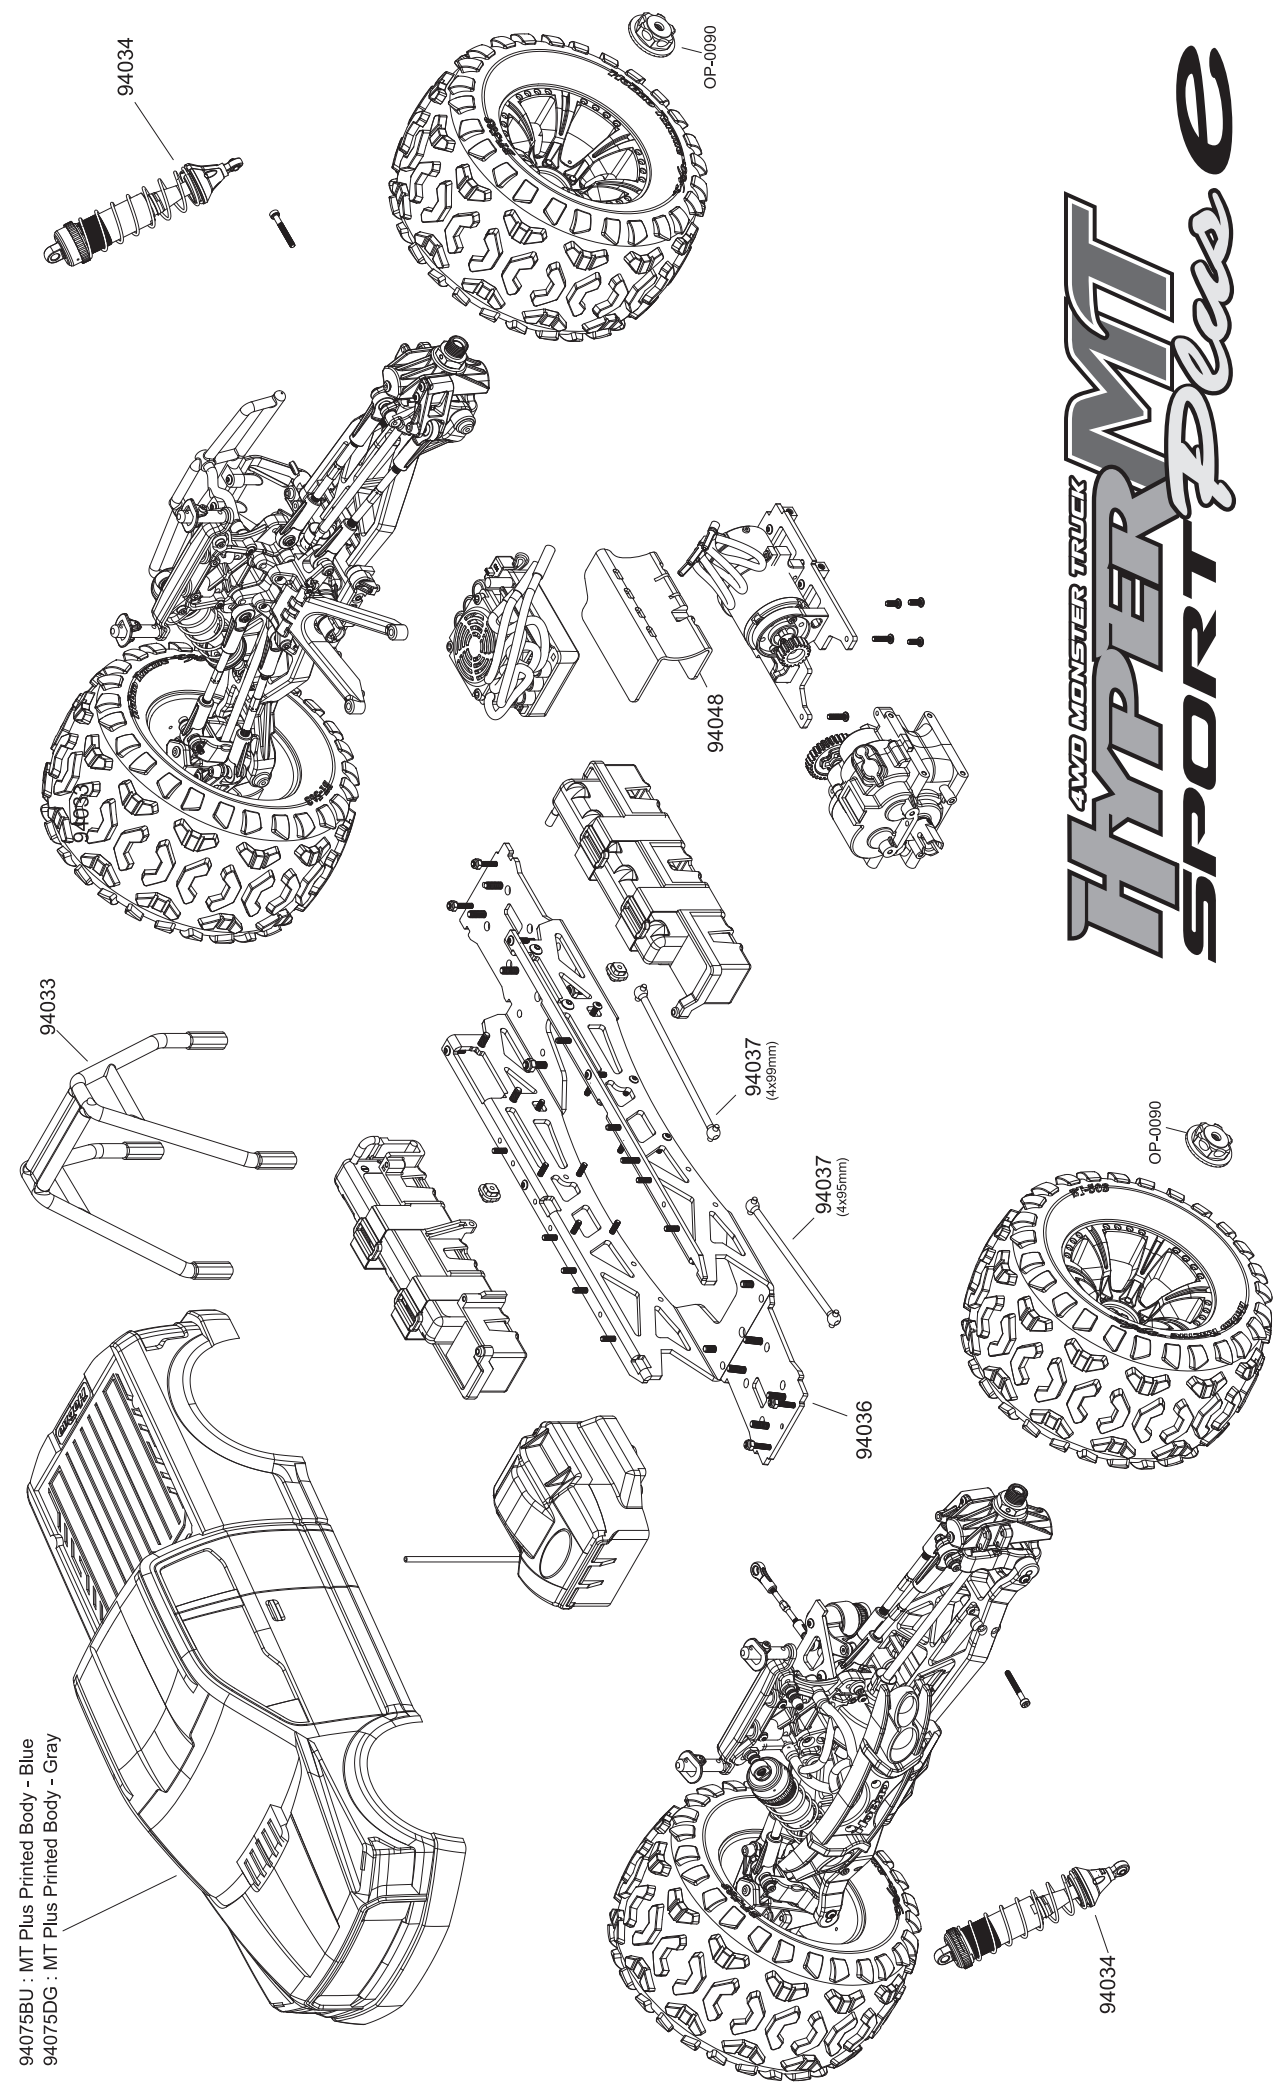

Battery Exploded View

Servo / Radio Box Exploded View

Upper Roll Brace Exploded View

Wheelie Wheel Exploded View

Electric Full Exploded View

94075BU : MT Plus Printed Body - Blue
 94075DG : MT Plus Printed Body - Gray

4WD MONSTER TRUCK
HYPERMT
 SPORT PLICE