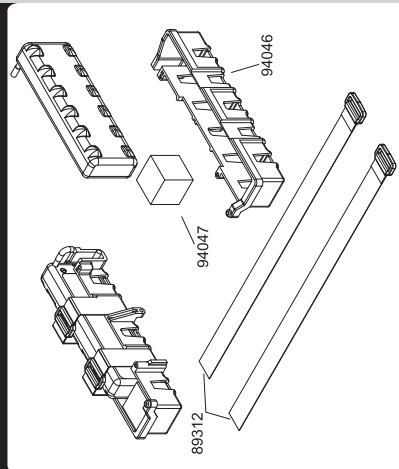

Battery Exploded View

Servo / Radio Box Exploded View

Upper Roll Brace Exploded View

Wheelie Wheel Exploded View

Electric Full Exploded View

94075BU : MT Plus Printed Body - Blue
 94075DG : MT Plus Printed Body - Gray

4WD MONSTER TRUCK
HYPERMT
 SPORT PLICE