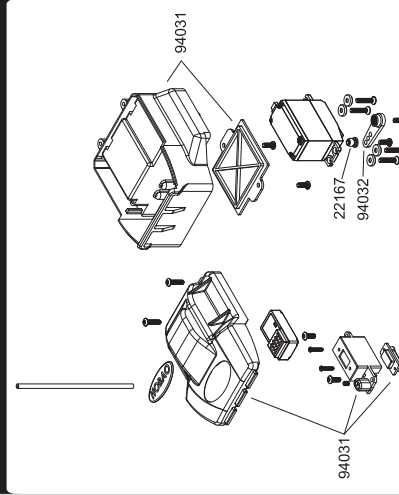

Battery Exploded View

Servo / Radio Box Exploded View

Upper Roll Brace Exploded View

Wheelie Wheel Exploded View

Electric Full Exploded View

94075BU : MT Plus Printed Body - Blue
 94075DG : MT Plus Printed Body - Gray

4WD MONSTER TRUCK
HYPERMT
 SPORT PLICE